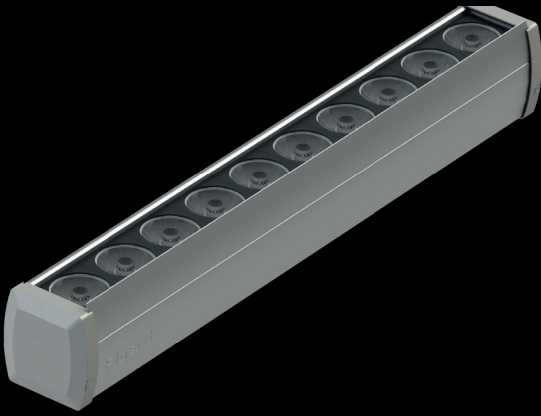

Wallwasher

# WLP

Pinpoint shot with perfect focus wall washer

WLP wallwasher, with its 4 different size options, is set to become an indispensable element in architectural and facade lighting projects. Boasting exceptional optical quality and a formidable light output, its discreet front glass detailing and sleek aluminum casing seamlessly integrate it into architectural aesthetics. Additionally, featuring horizontally adjustable legs and stainless steel connection choices, a single WLP suffices for your requirements.

Ultra Narrow  
Beam Angle

Anti Glare

High Power