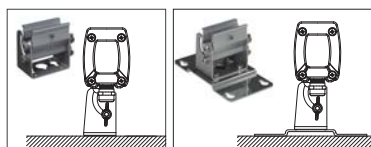

## K Cable Direction Options

**01:** Single entry      **03:** Dual entry and exit \*

\*Only for energy cable

## M Mounting Options

Stand connector

**20:** Standard Stand      **21:** Standard stand/ Mounting kit

Optional Accessories

**34:** Extension piece A=5cm  
**35:** Extension piece A=10cm  
**36:** Extension piece A=20cm