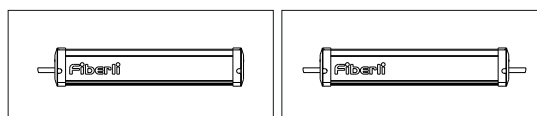

K Cable Direction Options

01: Single entry   **03:** Dual entry and exit *

*Only for energy cable