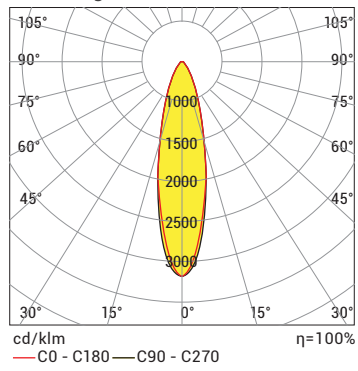

Product Diagrams

Polar Diagram