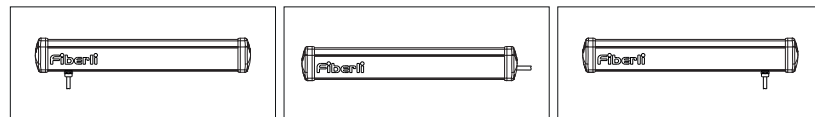

## J Junction Options

**01:** Cable  
**02:** IP Socket

## K Cable Direction Options \*

**01:** Single entry  
**02:** Dual bottom exit and entry  
**03:** Dual entry and exit

**04:** Single bottom end entry (left)  
**05:** Single end exit and entry (right)  
**06:** Single bottom entry (right)