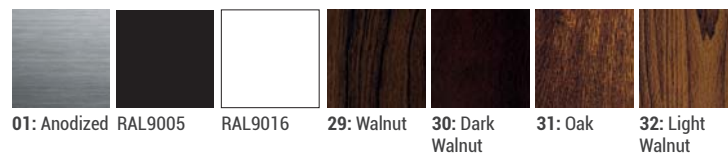

G Housing Color/Coating Options

Control System Options

Color Type	PWM	INV PWM	DMX	DALI	0-10V DC	TRIAC
WW-NW-CW	●			●	●	
R,G,B,A	●			●	●	
RGB	●					
RGBA/W	●					
RGB DMX			●			
WHITE DMX			●			

Order Code

P . W . C . G