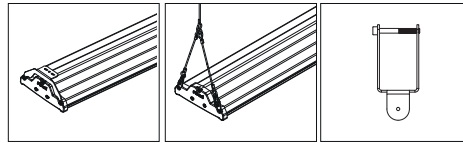

Product Diagrams

Polar Diagram

Conical Diagram

EOS-100 CW65 120D 110W 220VAC

M Mounting Options

M01: Surface Cable Tray Mounting

M02: Pendant Mounting

M03: Busbar Hanger