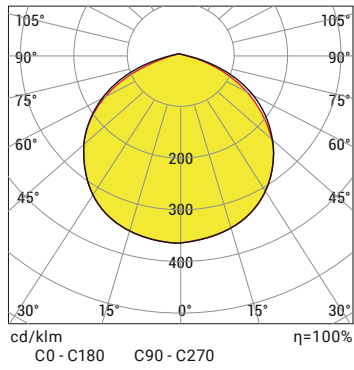

Product Diagrams

Polar Diagram