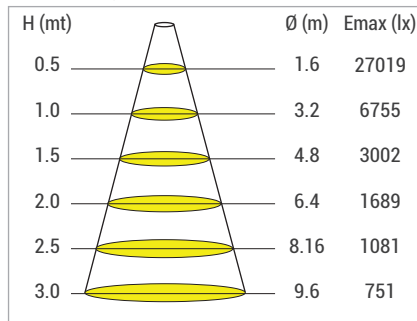

Conical Diagram

EOS-100 CW65 120D 110W 220VAC