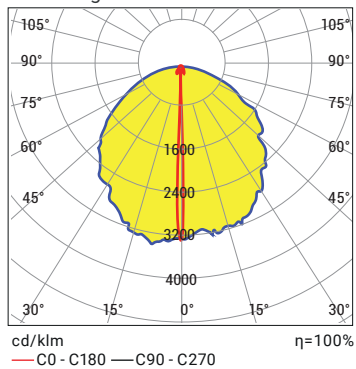

C Light Color Options

● WW: Warm White	3000K	● R: Red	625nm
● NW: Natural White	4000K	● G: Green	525nm
● CW: Cold White	6500K	● B: Blue	465nm

*Different colors are optional

S Driver Options

DMX

G Body Color Options

RAL9005

M Mounting

Ground

O Lens Options

E: Elliptical Angled

Order Code

P . W . C . S . G . M . O

Product Diagrams

Polar Diagram - 1x180°

Control System Options

Color Type	PWM	INV PWM	DMX	DALI	1-10V DC	TRIAC
WW-NW-CW ● ● ●	●					
R,G,B ● ● ●			●			

Aspendos Ancient Theater, Antalya