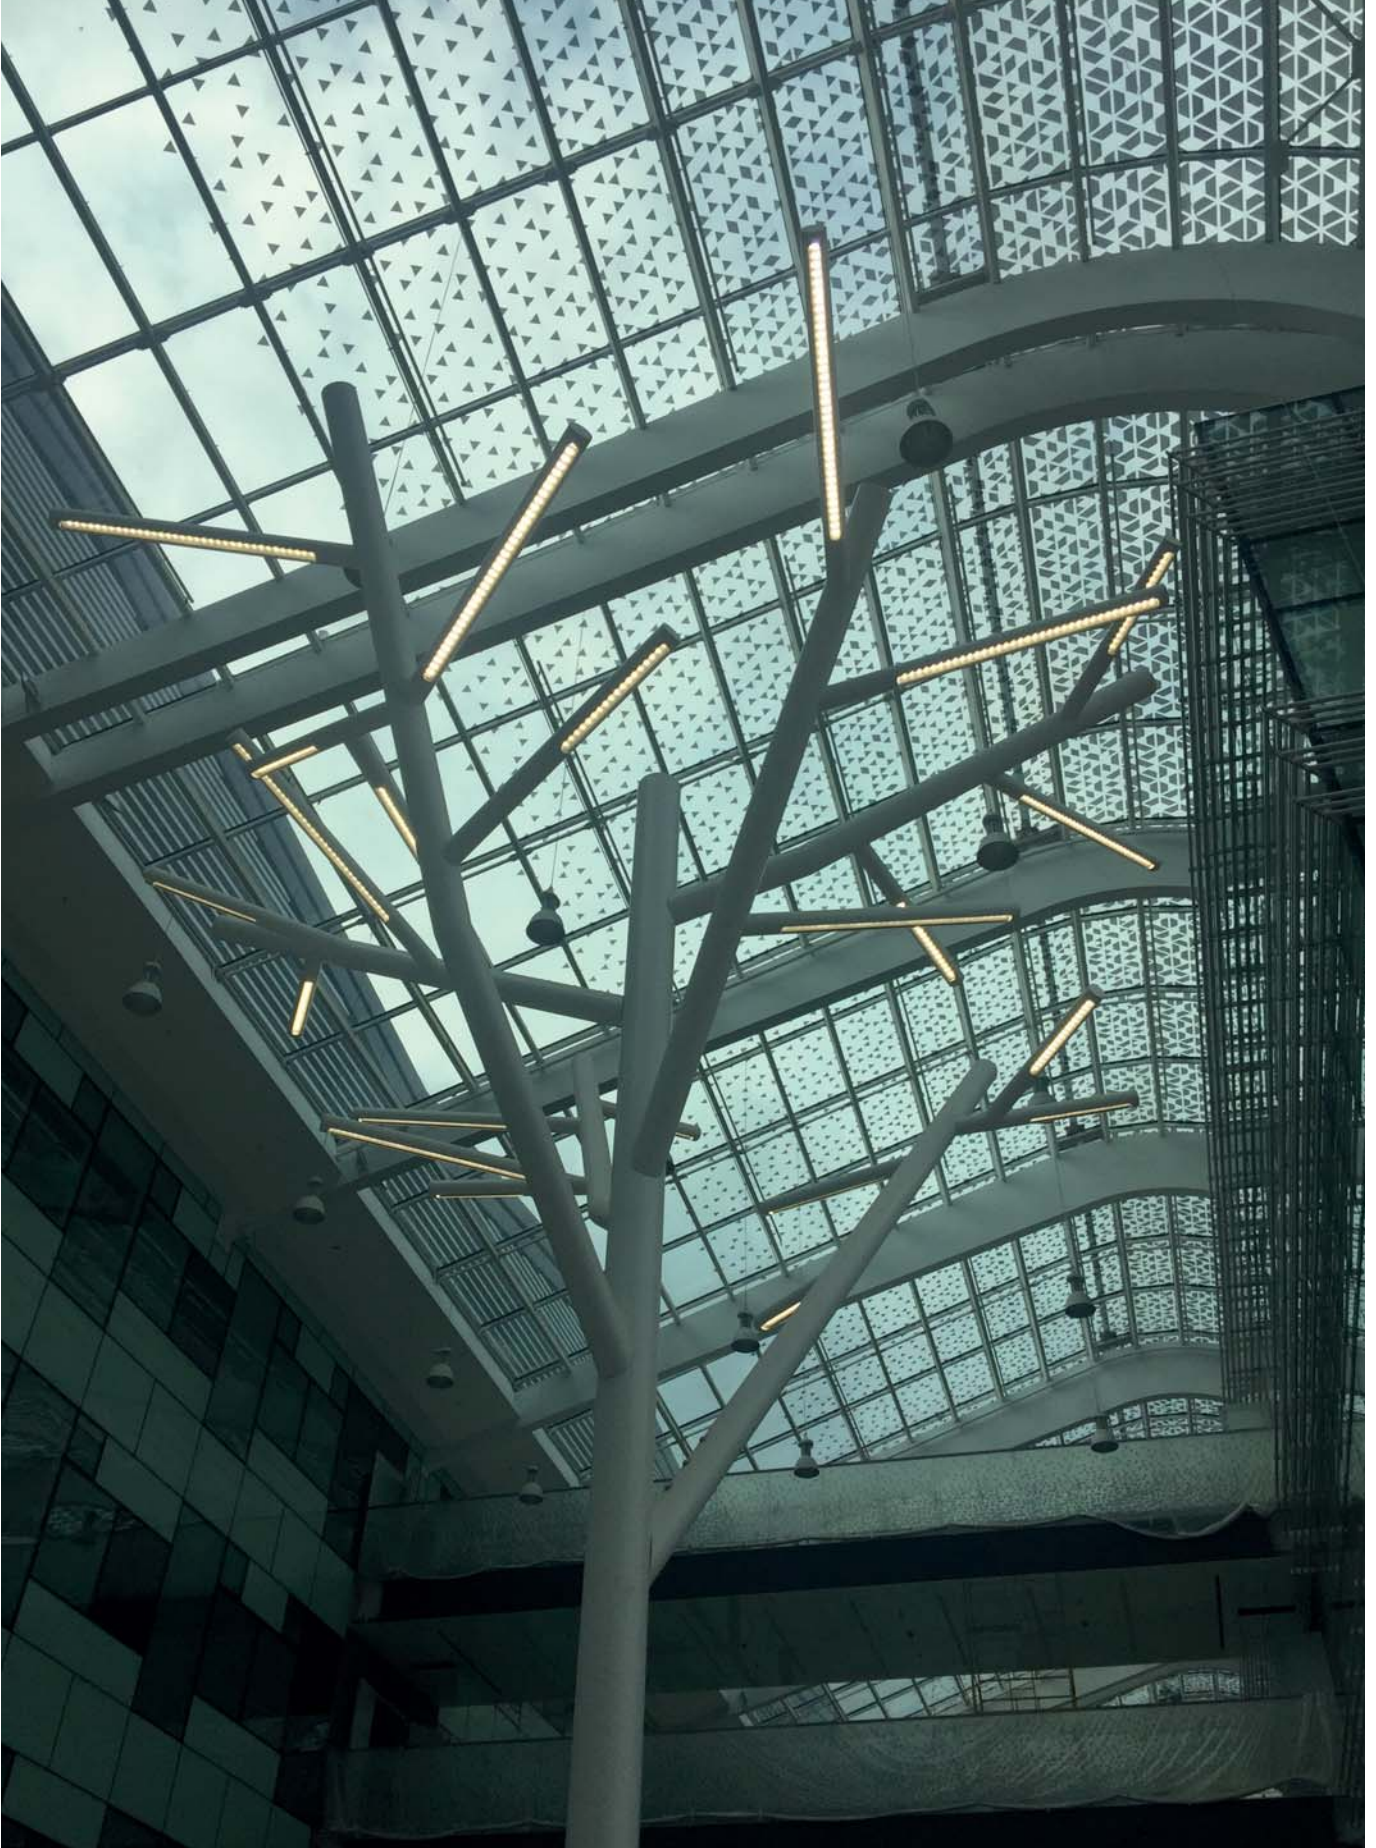

Twig

Park&Bahçe&Sokak Aydınlatması | Dekoratif Seri
Park&Garden&Street Lighting | Decorative Series