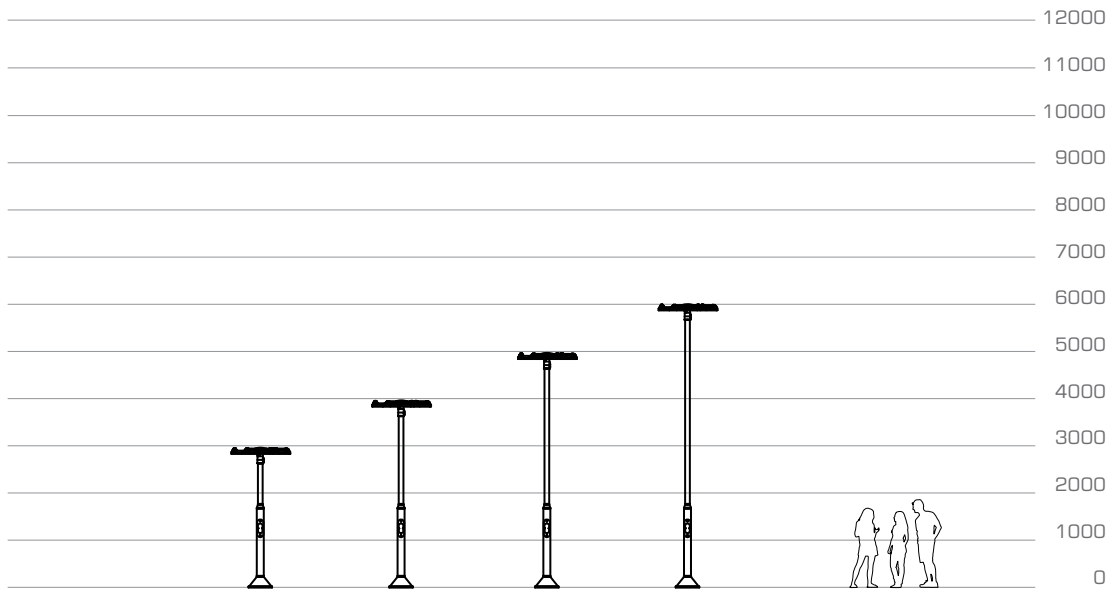

Park&Bahçe&Sokak Aydınlatması | Modern Seri
Park&Garden&Street Lighting | Modern Series

Boomerang Circo

Boomerang Triple

Boomerang

Park&Bahçe&Sokak Aydınlatması | Modern Seri
Park&Garden&Street Lighting | Modern Series

Boomerang Star

Boomerang Snow Lake

Boomerang

Park&Bahçe&Sokak Aydınlatması | Modern Seri
Park&Garden&Street Lighting | Modern Series

Teknik Veriler | Technical Data

Model Model	Güç Power	Işık Akısı Lumen Flux	Uzunluk Length
Boomerang Circo	40W	3300lm	*3-4-5-6m
Boomerang Triple	80W	6600lm	*3-4-5-6m
Boomerang Star	120W	10000lm	*3-4-5-6m
Boomerang Snow L.120W	120W	10000lm	*3-4-5-6m